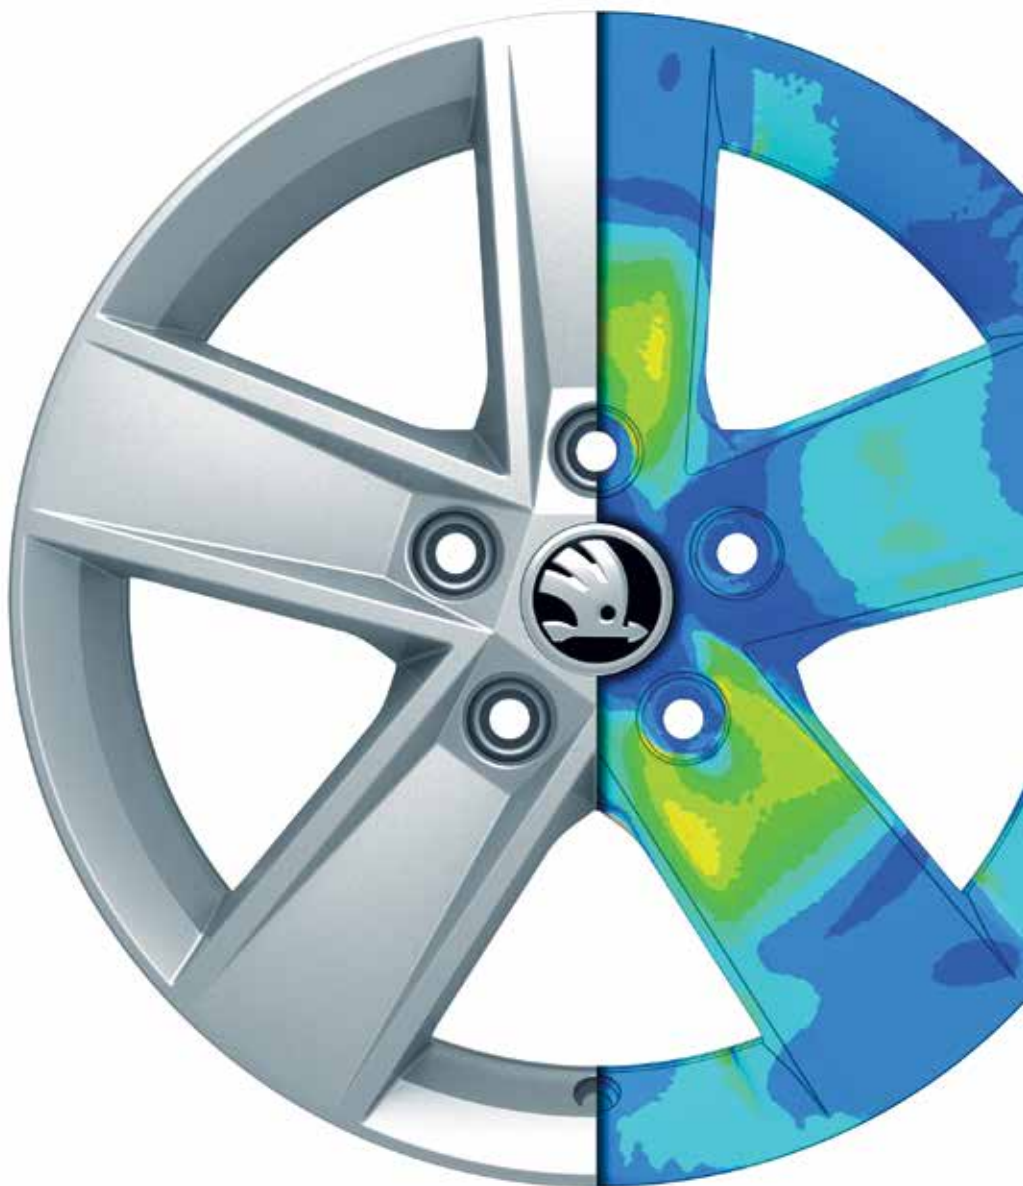

Computer technology, such as in the simulated image of light-alloy wheel testing shown above, is also used to achieve the maximum quality of ŠKODA Genuine Accessories products.

ALLOY WHEELS

The Alloy wheels from ŠKODA Genuine Accessories illustrate the combination of quality, functionality and aesthetics. They undergo the same testing as series production wheels, which ensures their high quality and operational safety.